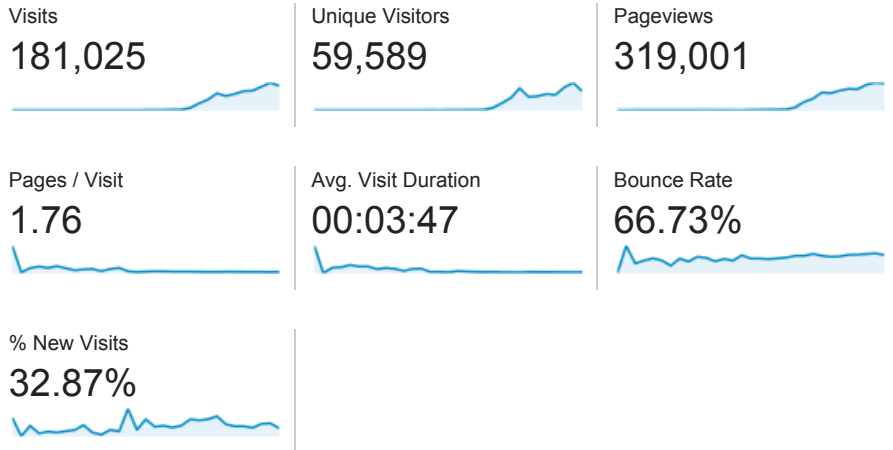

## Audience Overview

Oct 12, 2013 - Nov 11, 2013

### Overview

### 59,589 people visited this site

■ Returning Visitor ■ New Visitor

Language	Visits	% Visits
1. en-us	95,660	52.84%
2. zh-cn	9,961	5.50%
3. en-gb	7,626	4.21%
4. ru	7,018	3.88%
5. es	4,580	2.53%
6. pl	4,222	2.33%
7. de-de	4,174	2.31%
8. fr	3,525	1.95%
9. pt-br	3,429	1.89%
10. de	3,198	1.77%