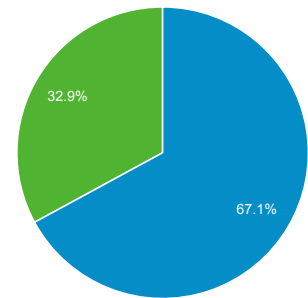

## Audience Overview

Oct 12, 2013 - Nov 11, 2013

### 59,589 people visited this site

■ Returning Visitor ■ New Visitor

Language	Visits	% Visits
1. en-us	95,660	52.84%
2. zh-cn	9,961	5.50%
3. en-gb	7,626	4.21%
4. ru	7,018	3.88%
5. es	4,580	2.53%
6. pl	4,222	2.33%
7. de-de	4,174	2.31%
8. fr	3,525	1.95%
9. pt-br	3,429	1.89%
10. de	3,198	1.77%